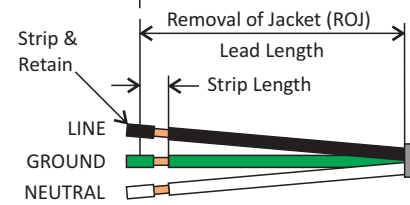

Supply End

North American Plugs (NEMA)

- 1-15P
- 5-15P
- Hospital Grade 5-15P
- 5-20P
- 6-15P
- 6-20P
- 6-30P
- 6-50P
- L5-15P
- L5-20P
- L5-30P
- L6-15P
- L6-20P

IEC Connectors

- C14
- C20

Orientation

- Straight
- Right Angle
- Left Angle
- Down Angle
- Up Angle
- Offset

King-Cord Part No.

ref page 2

Notes

Cable

Gauge

- 18
- 16
- 14
- 12
- 10
- 8
- 6

Shielded

- No
- Yes