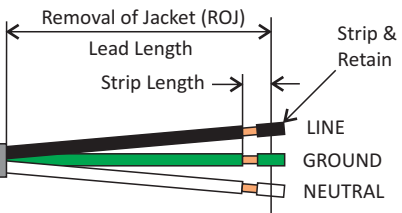

300V

- SJ
- SJO
- SJT
- SJTOW
- SVT
- Flat
- SPT-1
- SPT-2
- SPT-3
- NISPT-1
- NISPT-2
- NISPT-3

600V

- S
- SO
- SOO
- SOOW
- ST
- STO
- STOO
- STOOO

Cable Jacket Color

Length

Strain Relief

Equipment End

Connectors

- C5
- C7
- C7P
- C13
- C15
- C17
- C19

Receptacles

- 1-15R
- 5-15R
- 5-20R
- 6-15R
- 6-20R

Orientation

- L5-15R
- L5-20R
- L5-30R
- L6-15R
- L6-20R
- Straight
- Right Angle
- Left Angle
- Down Angle
- Up Angle

King-Cord Part No.

ref page 2

Lead Length Strip Length Crimp Terminal

LINE
GROUND
NEUTRAL

Crimp Terminals

Type	Size	Insulation
Ring	#10, #8	None, Crimp
Faston	.187, .250	None, Crimp, Full
Flag	.187, .250	None
Spade	#8	None