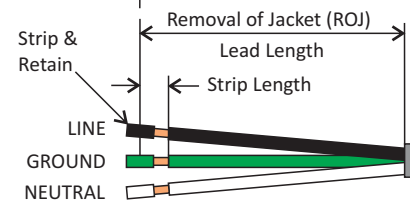

300V

- SJ
- SJO
- SJT
- SJTOW
- SVT
- Flat
- SPT-1
- SPT-2
- SPT-3
- NISPT-1
- NISPT-2
- NISPT-3

600V

- S
- SO
- SOO
- SOOW
- ST
- STO
- STOO
- STOOO

Cable Jacket Color

Length

Strain Relief

Equipment End

Connectors

- C5
- C7
- C7P
- C13
- C15
- C17
- C19

Receptacles

- 1-15R
- 5-15R
- 5-20R
- 6-15R
- 6-20R

Orientation

- L5-15R
- L5-20R
- L5-30R
- L6-15R
- L6-20R
- Straight
- Right Angle
- Left Angle
- Down Angle
- Up Angle

King-Cord Part No.

ref page 2

Lead Length Strip Length Crimp Terminal

LINE
GROUND
NEUTRAL

Crimp Terminals

Type	Size	Insulation
Ring	#10, #8	None, Crimp
Faston	.187, .250	None, Crimp, Full
Flag	.187, .250	None
Spade	#8	None