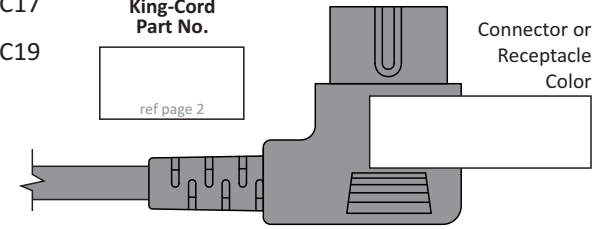

300V

- SJ
- SJO
- SJT
- SJTOW
- SVT
- Flat
- SPT-1
- SPT-2
- SPT-3
- NISPT-1
- NISPT-2
- NISPT-3

600V

- S
- SO
- SOO
- SOOW
- ST
- STO
- STOO
- STOOO

Cable Jacket Color

Length

Strain Relief

Equipment End

Connectors

- C5
- C7
- C7P
- C13
- C15
- C17
- C19

Receptacles

- 1-15R
- 5-15R
- 5-20R
- 6-15R
- 6-20R

Orientation

- L5-15R
- L5-20R
- L5-30R
- L6-15R
- L6-20R
- Straight
- Right Angle
- Left Angle
- Down Angle
- Up Angle

King-Cord Part No.

ref page 2

Lead Length Strip Length Crimp Terminal

LINE
GROUND
NEUTRAL

Crimp Terminals

Type	Size	Insulation
Ring	#10, #8	None, Crimp
Faston	.187, .250	None, Crimp, Full
Flag	.187, .250	None
Spade	#8	None