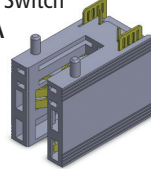

High Power Connectors

www.oupin.com

BusBar Clip Power Connector Screw Assembly, Solder Type

150A
9192

150A
9192

16A with Switch
9192-A

High Power Power + Signal, Solder, Press Fit

65A
9303

65A
9303

65A
9303

30A
9391

30A
9391

30A
9391

30A
9391

High Flow Power Power + Signal, Solder, Press Fit

35A/45A
9113-A