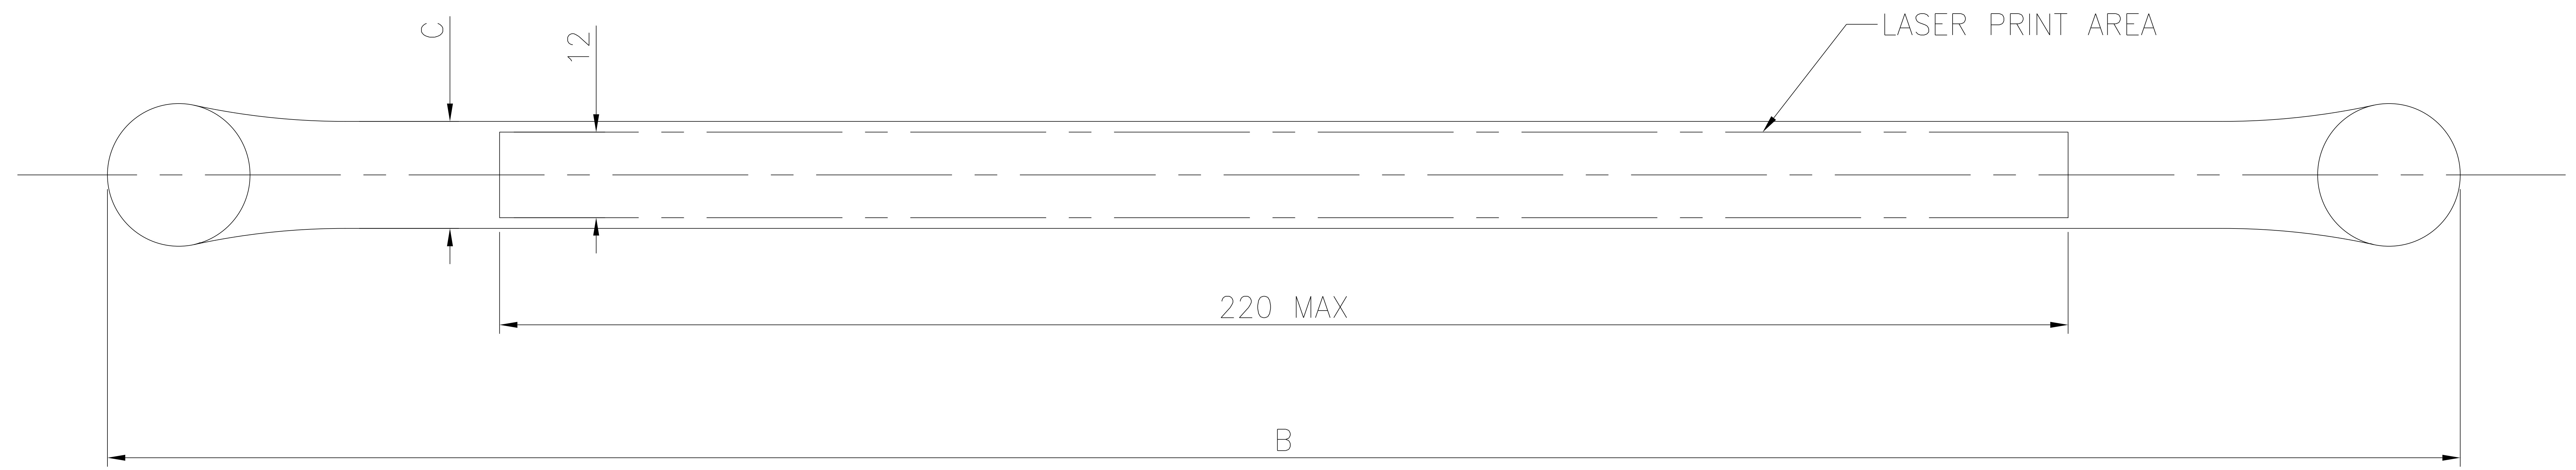

THIRD ANGLE PROJECTION

BS 8888

DO NOT SCALE  
IF IN DOUBT ASK

LABORATORY

REL. INSP.

PART NUMBER	DESCRIPTION	φA	B	C	D	E
		NOM	NOM	NOM	NOM	NOM
CK330	CABLE KOALA	20.0	330	15.0	7.0	2.5

NOTE :  
COLOUR : YELLOW, OTHER COLOURS AVAILABLE  
PRINT IN BLACK

NAME	CM	SCALE	1:1	COLOUR	A3	SHT. 1
DATE	16/12/15	DIMS IN	mm	SEE DRG	ORIGINAL SHEET SIZE 420mm x 297mm	OF 1 SHTS.
TITLE	CABLE KOALA		PART No.	CK330	DRAWING No.	130142