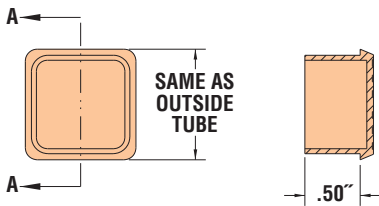

- Heyco Series PST Plugs for Square Tubing **finish raw tubing ends** with a clean finish.
- Sized for different gauges, **fit flush with tubing sides.**
- **Keep dirt and moisture out** of sensitive areas.
- All PST Series Plugs are **.50" (12,7 mm) in depth.**
- **Protect against injury** from sharp tubing edges.
- See page 6-50 for HEYcaps and Plugs for Round Tubing
- See page 6-52 for Heyco Plugs for Rectangular Tubing.

### PST Series - Clearance Fit

TUBE DIMENSIONS				Typical Gauge	PART NO. Black	DESCRIPTION
Outside Dimension		Inside Dimension				
in.	mm.	in.	mm.			
.50	12,7	.37	9,4	16	<b>G5260</b>	PST 50-16
.75	19,1	.62	15,7	16	<b>G5261</b>	PST 75-16
1.00	25,4	.76	19,3	11	<b>G5262</b>	PST 100-11
		.83	21,1	14	<b>G5263</b>	PST 100-14
		.87	22,1	16	<b>G5264</b>	PST 100-16
		.90	22,9	18	<b>G5265</b>	PST 100-18
		.93	23,6	20	<b>G5266</b>	PST 100-20
1.25	31,8	1.01	25,7	11	<b>G5267</b>	PST 125-11
		1.08	27,4	14	<b>G5268</b>	PST 125-14
		1.12	28,4	16	<b>G5269</b>	PST 125-16
1.50	38,1	1.26	32,0	11	<b>G5270</b>	PST 150-11
		1.33	33,9	14	<b>G5271</b>	PST 150-14
		1.37	34,8	16	<b>G5272</b>	PST 150-16
2.00	50,8	1.76	44,7	11	<b>G5273</b>	PST 200-11
		1.83	46,6	14	<b>G5274</b>	PST 200-14
		1.87	47,5	16	<b>G5275</b>	PST 200-16